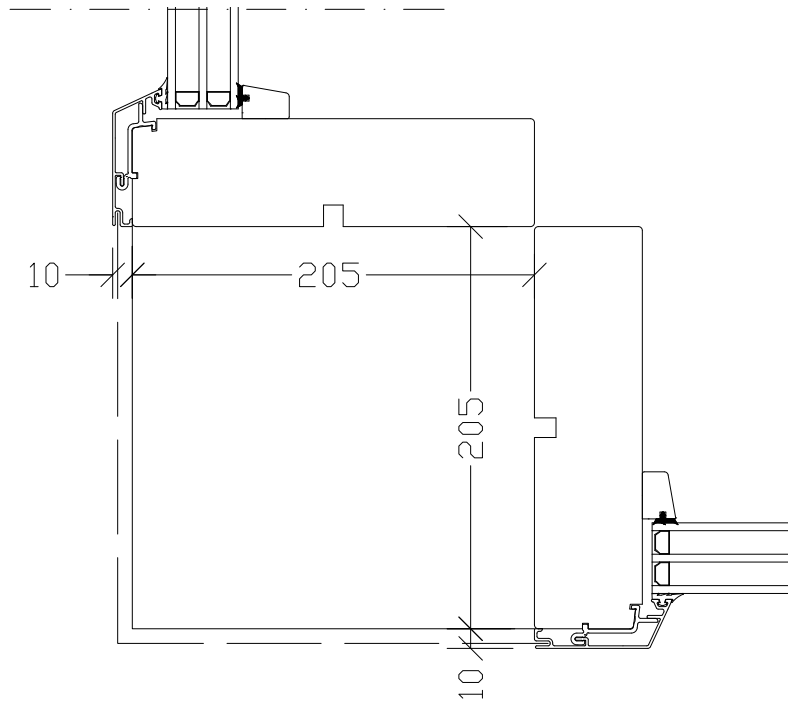

Rev	Description	Rev. by	Date
A	LOGGA	CJ	260223

STOLPE OCH  
HÖRNPLÅT INGÅR  
EJ FRÅN HAJOM.

We reserve all rights in this document and in the information contained therein. Reproduction, use or disclosure to third parties without express authority is strictly forbidden. INWIDD

Product Category  
UTVÄNDIGT HÖRN 215-KARM  
SNITTRITNING

Product Type		View orientation	
Designed by	Designed date		
CJ	240304		
Approved by	Approved date	Scale	
Drawing Number		Revision	
85-37-H11		A	