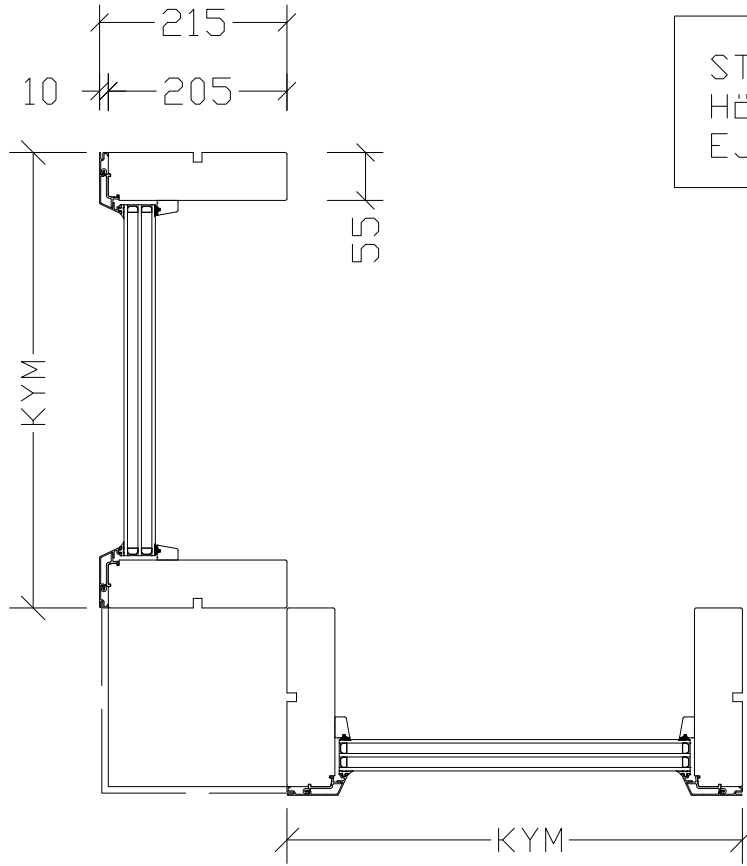

Rev	Description	Rev. by	Date
A	LOGGA	CJ	260223

STOLPE OCH  
HÖRNPLÅT INGÅR  
EJ FRÅN HAJOM.

We reserve all rights in this document and in the information contained therein. Reproduction, use or disclosure to third parties without express authority is strictly forbidden. INWIDD

Product Category  
UTVÄNDIGT HÖRN 215-KARM  
SNITTRITNING

Product Type		View orientation	
Designed by	Designed date		
CJ	240304		
Approved by	Approved date	Scale	
Drawing Number		Revision	
85-37-H11		A	