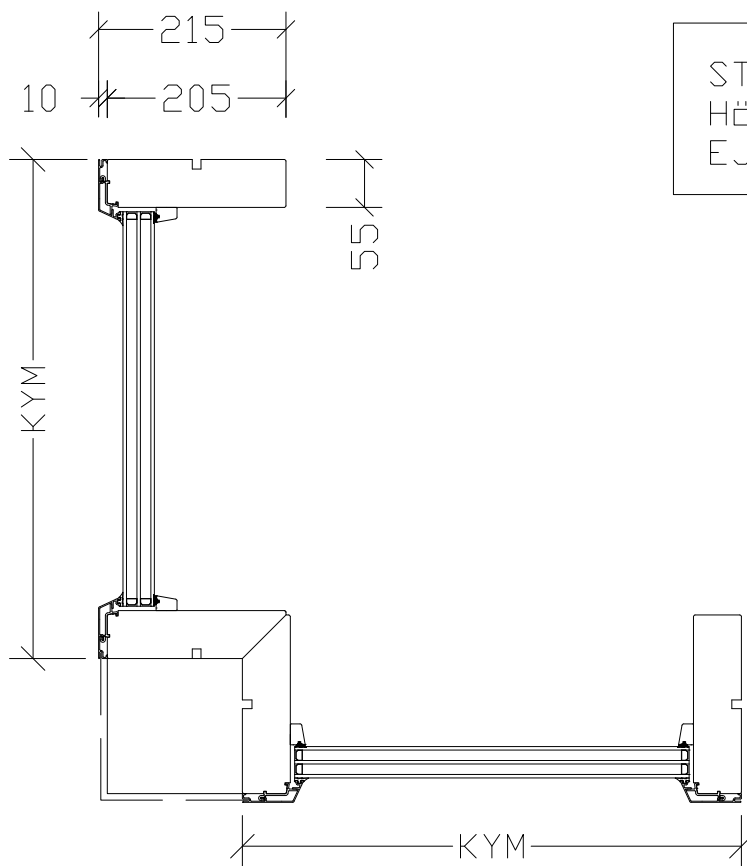

Rev	Description	Rev. by	Date
A	LOGGA	CJ	260223

STOLPE OCH  
HÖRNPLÅT INGÅR  
EJ FRÅN HAJOM.

We reserve all rights in this document and in the information contained therein. Reproduction, use or disclosure to third parties without express authority is strictly forbidden. INWIDD

Product Category

GERÄT HÖRN 215-KARM  
SNITTRITNING

Product Type

Designed by	Designed date	View orientation 
CJ	240304	
Approved by	Approved date	Scale

Drawing Number	Revision
85-37-H13	A