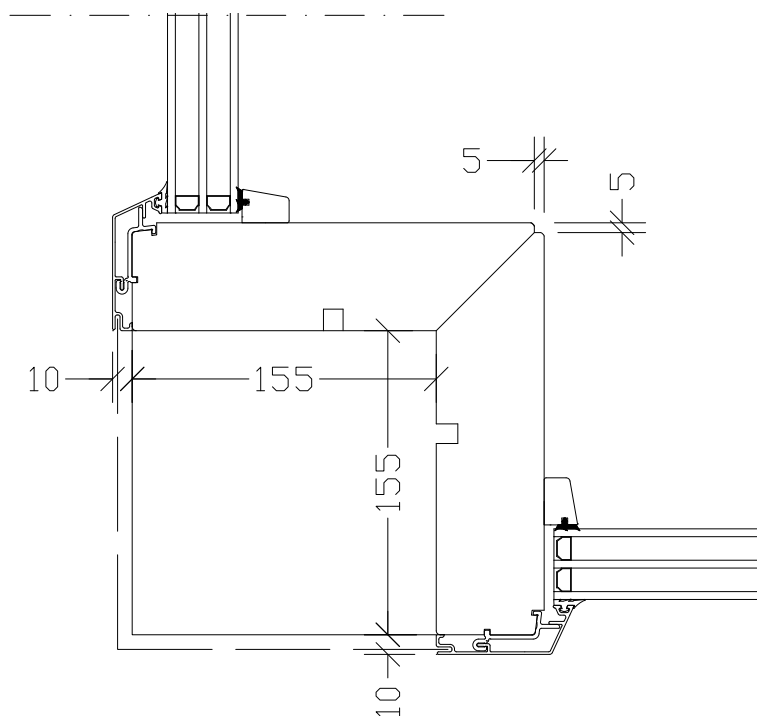

Rev	Description	Rev. by	Date
A	LOGGA	CJ	260223

STOLPE OCH  
HÖRNPLÅT INGÅR  
EJ FRÅN HAJOM.

We reserve all rights in this document and in the information contained therein. Reproduction, use or disclosure to third parties without express authority is strictly forbidden. INWIDD

Product Category

GERÄT HÖRN 215-KARM  
SNITTRITNING

Product Type

Designed by	Designed date	View orientation 
CJ	240304	
Approved by	Approved date	Scale

Drawing Number	Revision
85-37-H13	A