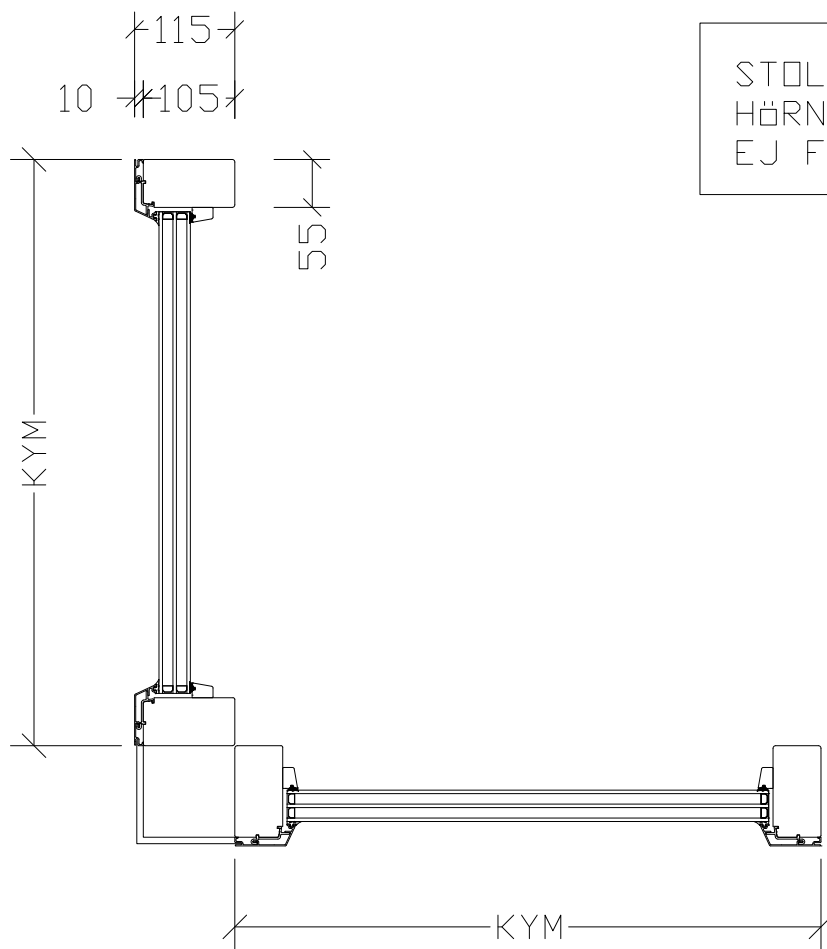

Rev	Description	Rev. by	Date
A	LOGGA	CJ	260223

STOLPE OCH
HÖRNPLÅT INGÅR
EJ FRÅN HAJOM.

We reserve all rights in this document and in the information contained therein. Reproduction, use or disclosure to third parties without express authority is strictly forbidden. INWIDD

Product Category		Product Type	
UTVÄNDIGT HÖRN 115-KARM SNITTRITNING		Designed by	Designed date
		Approved by	Approved date
		View orientation	
		Scale	
		Revision	
		Drawing Number	Revision
		85-37-H15	A