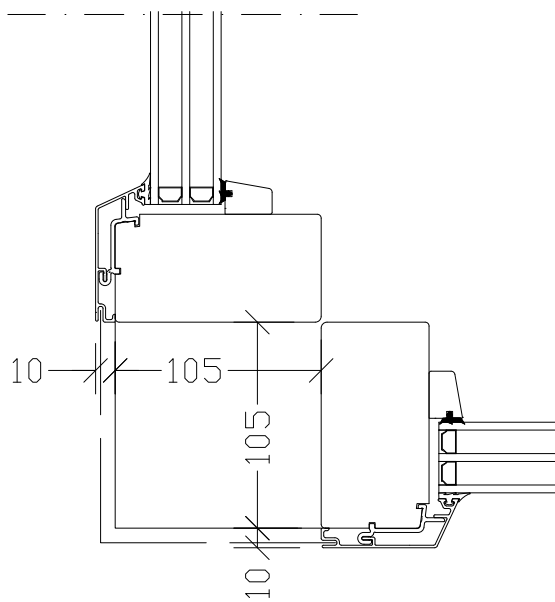

Rev	Description	Rev. by	Date
A	LOGGA	CJ	260223

STOLPE OCH
HÖRNPLÅT INGÅR
EJ FRÅN HAJOM.

We reserve all rights in this document and in the information contained therein. Reproduction, use or disclosure to third parties without express authority is strictly forbidden. INWIDD

Product Category		Product Type	
UTVÄNDIGT HÖRN 115-KARM SNITTRITNING		Designed by	Designed date
		Approved by	Approved date
		View orientation	
		Scale	
		Revision	
		Drawing Number	Revision
		85-37-H15	A