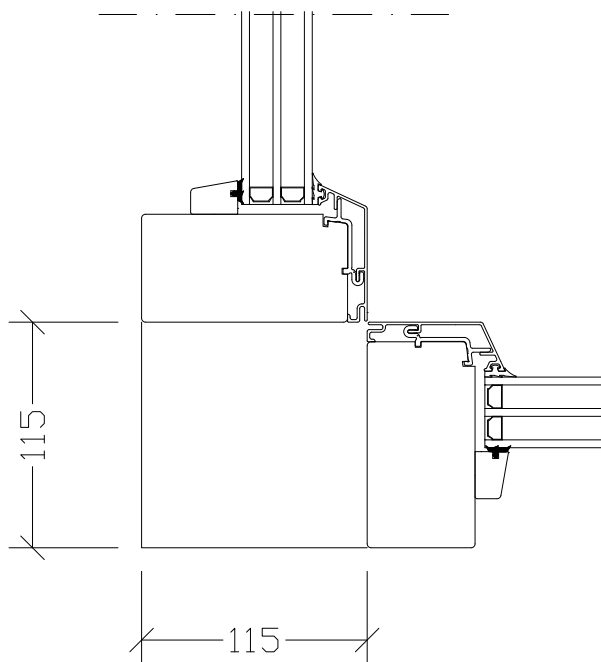

Rev	Description	Rev. by	Date
A	LOGGA	CJ	260223

STOLPE INGÅR
EJ FRÅN HAJOM.

	Product Category	Product Type		
	INVÄNDIGT HÖRN 115-KARM SNITTRITNING	Designed by	Designed date	
		Approved by	Approved date	
Drawing Number		Revision		
85-37-H16		A		