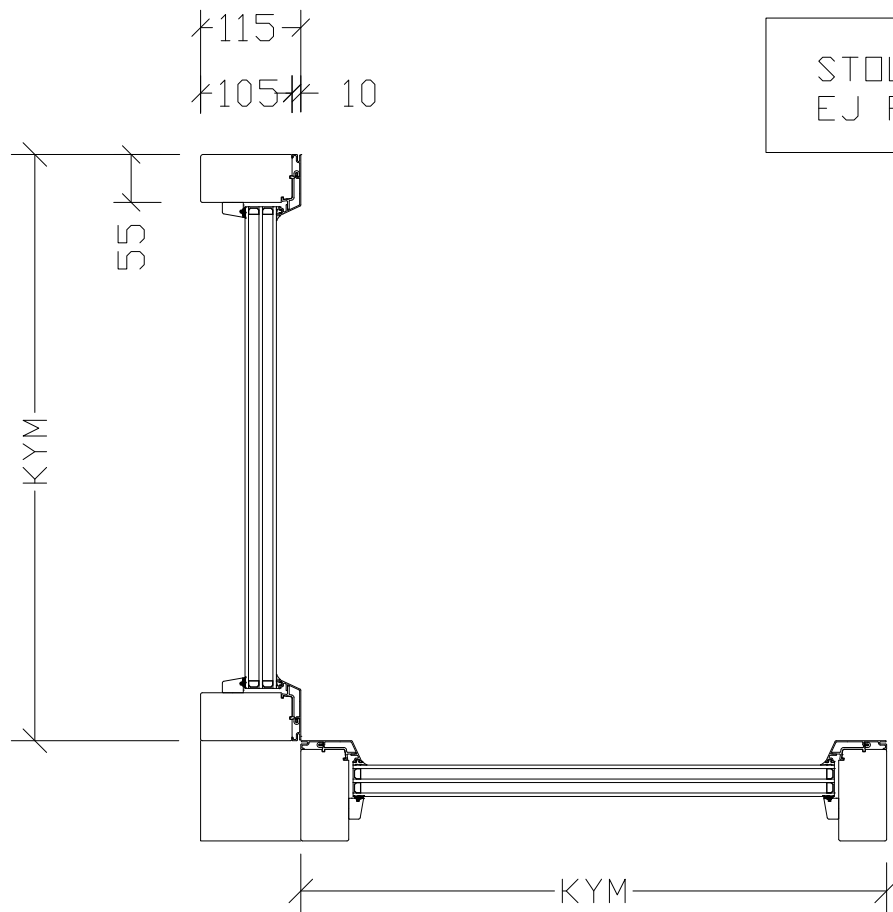

Rev	Description	Rev. by	Date
A	LOGGA	CJ	260223

STOLPE INGÅR
EJ FRÅN HAJOM.

	Product Category	Product Type		
	INVÄNDIGT HÖRN 115-KARM SNITTRITNING	Designed by	Designed date	
		Approved by	Approved date	
Drawing Number		Revision		
85-37-H16		A		